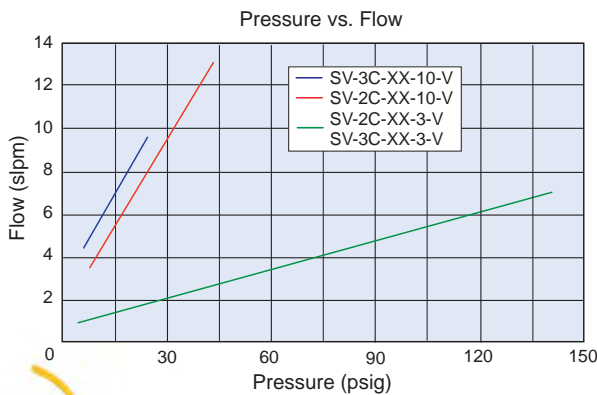

## 7 mm 2-Way & 3-Way Electronic Valves

These new direct actuating valves offer an extremely fast response time for accurate dosing of minute volumes with the same long life you expect from the original Clippard EV line of electronic valves, now in a 7 mm cartridge package.

### SPECIFICATIONS

<b>Valve Type:</b>	2-Way & 3-Way Normally-Closed
<b>Medium:</b>	Air, Water, Gas & Compatible Fluids
<b>Nominal Power:</b>	0.5 - 1.2 watts
<b>Response Time:</b>	<5 ms*
<b>Temperature Range:</b>	32 to 122°F
<b>Electrical Connection:</b>	3" Wire Leads
<b>Voltage:</b>	12 or 24 VDC
<b>Mounting:</b>	Cartridge
<b>Weight:</b>	0.14 oz.
<b>Wetted Materials:</b>	Stainless Steel
<b>Seal Material:</b>	FKM standard. EPDM available