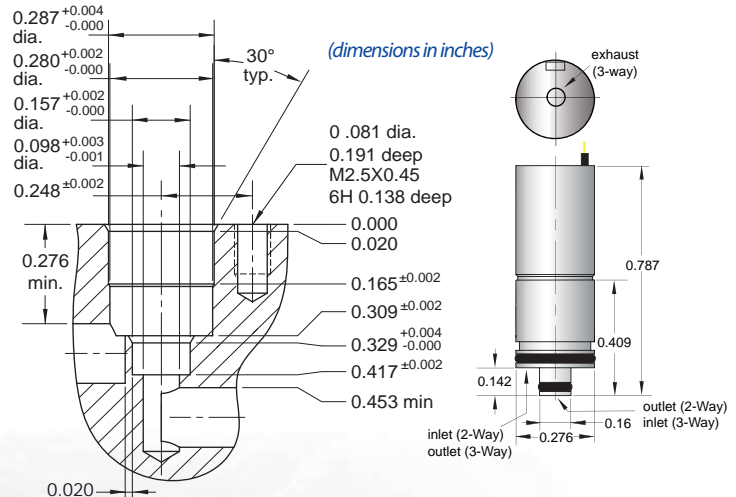

CLIPPARD INSTRUMENT LABORATORY, INC.

7390 Colerain Avenue • Cincinnati, OH 45239 • 513-521-4261 • 877-245-6247 • www.clippard.com • ISO 9001:2015