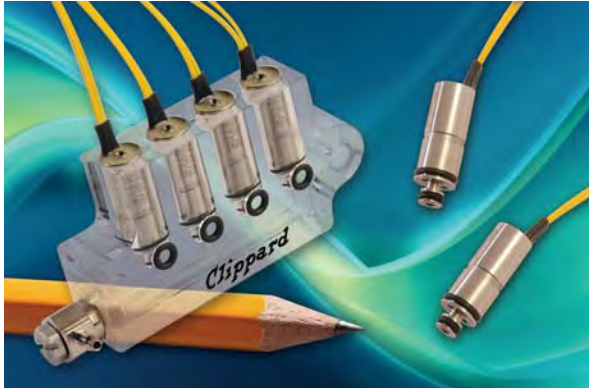

## 7 mm 2-Way & 3-Way Electronic Valves

These new direct actuating valves offer an extremely fast response time for accurate dosing of minute volumes with the same long life you expect from the original Clippard EV line of electronic valves, now in a 7 mm cartridge package.

Due to very low moving weights, they are extremely quiet and emit very low vibration. Subminiature size and low energy consumption make them ideal for transportable and mobile systems, among others.

Standard products offered will fit the needs of most applications, however this series can be fully customized according to the user's unique requirements. Consult Clippard with your specific application.

### SPECIFICATIONS

<b>Valve Type:</b>	2-Way & 3-Way Normally-Closed
<b>Medium:</b>	Air, Water, Gas & Compatible Fluids
<b>Nominal Power:</b>	0.5 - 1.2 watts
<b>Response Time:</b>	<5 ms*
<b>Temperature Range:</b>	32 to 122°F
<b>Electrical Connection:</b>	3" Wire Leads
<b>Voltage:</b>	12 or 24 VDC
<b>Mounting:</b>	Cartridge
<b>Weight:</b>	0.14 oz.
<b>Wetted Materials:</b>	Stainless Steel
<b>Seal Material:</b>	FKM standard. EPDM available

### Single-Station Manifold

Black anodized aluminum manifold comes with mounting clip and screw. Other materials available.

Part No.	Description
SVM-01	Single-Station Manifold, #10-32
M-SVM-01	Single-Station Manifold, M5
SVM-MC	Mounting Clip & Screw Only