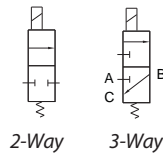

## 7 mm 2-Way & 3-Way Electronic Valves

These new direct actuating valves offer an extremely fast response time for accurate dosing of minute volumes with the same long life you expect from the original Clippard EV line of electronic valves, now in a 7 mm cartridge package.

### SPECIFICATIONS

<b>Valve Type:</b>	2-Way & 3-Way Normally-Closed
<b>Medium:</b>	Air, Water, Gas & Compatible Fluids
<b>Nominal Power:</b>	0.5 - 1.2 watts
<b>Response Time:</b>	<5 ms*
<b>Temperature Range:</b>	32 to 122°F
<b>Electrical Connection:</b>	3" Wire Leads
<b>Voltage:</b>	12 or 24 VDC
<b>Mounting:</b>	Cartridge
<b>Weight:</b>	0.14 oz.
<b>Wetted Materials:</b>	Stainless Steel
<b>Seal Material:</b>	FKM standard. EPDM available