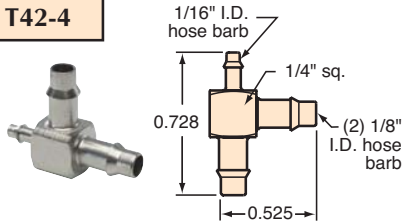

MINIMATIC® SLIP-ON FITTINGS

"T" FITTINGS

T22-3

T33-2

T42-4

T44-2

T44-4

T22-2

T22-4

T42-2

T33-3

T33-4

T44-3

#10-32 to "T" Fittings

Gasket: Buna-N gasket included (not installed)

TT0-202