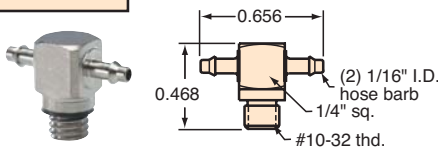

MINIMATIC® SLIP-ON FITTINGS

"T" FITTINGS

T22-3

T33-2

T42-4

T44-2

T44-4

T22-2

T22-4

T42-2

T33-3

T33-4

T44-3

#10-32 to "T" Fittings

Gasket: Buna-N gasket included (not installed)

TT0-202

TT0-303

TT0-402

TT0-404

TT2-2

TT3-3

TT2-4

TT4-2

TT4-4