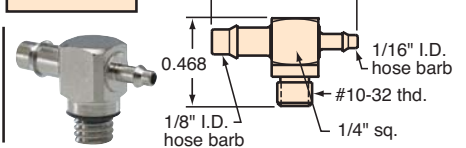

MINIMATIC® SLIP-ON FITTINGS

"T" FITTINGS

T22-3

T33-2

T42-4

T44-2

T44-4

T22-2

T22-4

T42-2

T33-3

T33-4

T44-3

#10-32 to "T" Fittings

Gasket: Buna-N gasket included (not installed)

TT0-202

TT0-303

TT0-402

TT0-404

TT2-2

TT3-3

TT2-4

TT4-2

TT4-4