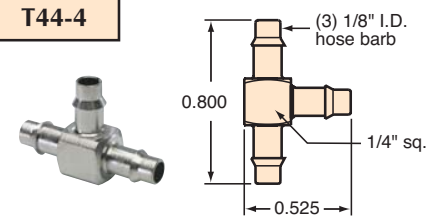

MINIMATIC® SLIP-ON FITTINGS

"T" FITTINGS

T22-3

T33-2

T42-4

T44-2

T44-4

T22-2

T22-4

T42-2

T33-3

T33-4

T44-3

#10-32 to "T" Fittings

Gasket: Buna-N gasket included (not installed)

TT0-202