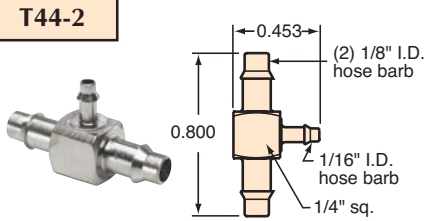

MINIMATIC® SLIP-ON FITTINGS

"T" FITTINGS

T22-3

T33-2

T42-4

T44-2

T44-4

T22-2

T22-4

T42-2

T33-3

T33-4

T44-3

#10-32 to "T" Fittings

Gasket: Buna-N gasket included (not installed)

TT0-202