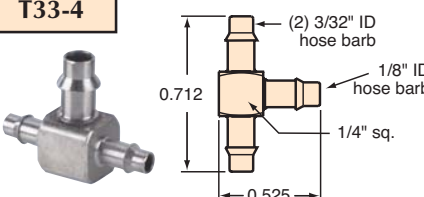

MINIMATIC® SLIP-ON FITTINGS

"T" FITTINGS

T22-3

T33-2

T42-4

T44-2

T44-4

T22-2

T22-4

T42-2

T33-3

T33-4

T44-3

#10-32 to "T" Fittings

Gasket: Buna-N gasket included (not installed)

TT0-202

TT0-303

TT0-402

TT0-404

TT2-2

TT3-3

TT2-4

TT4-2

TT4-4