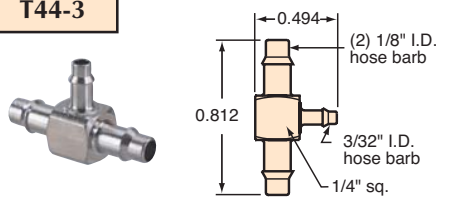

MINIMATIC® SLIP-ON FITTINGS

"T" FITTINGS

T22-3

T33-2

T42-4

T44-2

T44-4

T22-2

T22-4

T42-2

T33-3

T33-4

T44-3

#10-32 to "T" Fittings

Gasket: Buna-N gasket included (not installed)

TT0-202

TT0-303

TT0-402

TT0-404

TT2-2

TT3-3

TT2-4

TT4-2

TT4-4