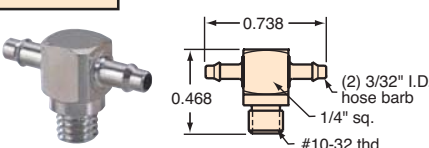

MINIMATIC® SLIP-ON FITTINGS

"T" FITTINGS

T22-3

T33-2

T42-4

T44-2

T44-4

T22-2

T22-4

T42-2

T33-3

T33-4

T44-3

#10-32 to "T" Fittings

Gasket: Buna-N gasket included (not installed)

TT0-202

TT0-303

TT0-402

TT0-404

TT2-2

TT3-3

TT2-4

TT4-2

TT4-4