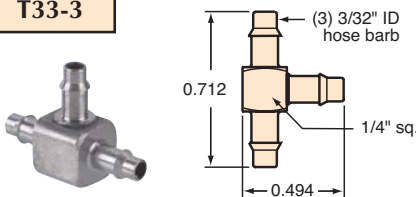

MINIMATIC® SLIP-ON FITTINGS

"T" FITTINGS

T22-3

T33-2

T42-4

T44-2

T44-4

T22-2

T22-4

T42-2

T33-3

T33-4

T44-3

#10-32 to "T" Fittings

Gasket: Buna-N gasket included (not installed)

TT0-202