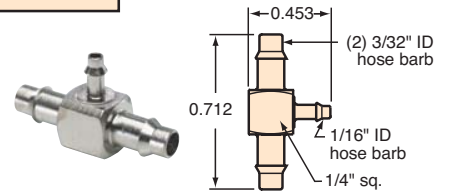

MINIMATIC® SLIP-ON FITTINGS

"T" FITTINGS

T22-3

T33-2

T42-4

T44-2

T44-4

T22-2

T22-4

T42-2

T33-3

T33-4

T44-3

#10-32 to "T" Fittings

Gasket: Buna-N gasket included (not installed)

TT0-202