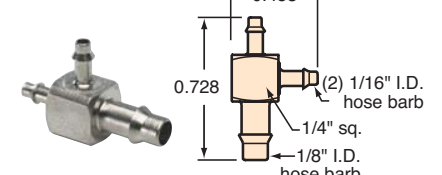

MINIMATIC® SLIP-ON FITTINGS

"T" FITTINGS

T22-3

T33-2

T42-4

T44-2

T44-4

T22-2

T22-4

T42-2

T33-3

T33-4

T44-3

#10-32 to "T" Fittings

Gasket: Buna-N gasket included (not installed)

TT0-202