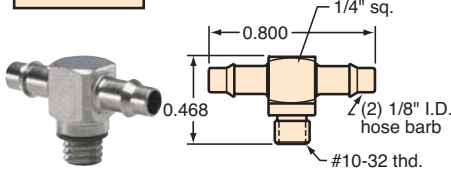

MINIMATIC® SLIP-ON FITTINGS

"T" FITTINGS

T22-3

T33-2

T42-4

T44-2

T44-4

T22-2

T22-4

T42-2

T33-3

T33-4

T44-3

#10-32 to "T" Fittings

Gasket: Buna-N gasket included (not installed)

TT0-202

TT0-303

TT0-402

TT0-404

TT2-2

TT3-3

TT2-4

TT4-2

TT4-4