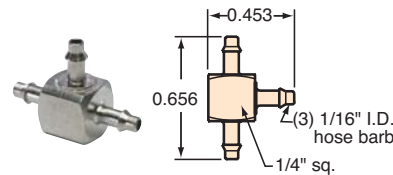

MINIMATIC® SLIP-ON FITTINGS

"T" FITTINGS

T22-3

T33-2

T42-4

T44-2

T44-4

T22-2

T22-4

T42-2

T33-3

T33-4

T44-3

#10-32 to "T" Fittings

Gasket: Buna-N gasket included (not installed)

TT0-202