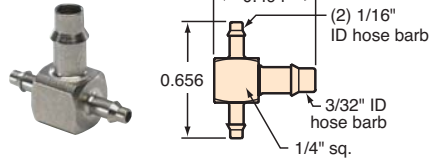

MINIMATIC® SLIP-ON FITTINGS

"T" FITTINGS

T22-3

T33-2

T42-4

T44-2

T44-4

T22-2

T22-4

T42-2

T33-3

T33-4

T44-3

#10-32 to "T" Fittings

Gasket: Buna-N gasket included (not installed)

TT0-202