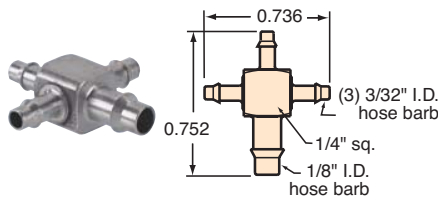

"X" FITTINGS

X22-202

X32-202

X33-202

X33-303

X42-202

X42-402

X44-303

X43-303

X44-202

X44-402

X44-404

XT2-404

#10-32 to Hose "X" Fittings

Gasket: Buna-N gasket included (not installed)

XT2-202