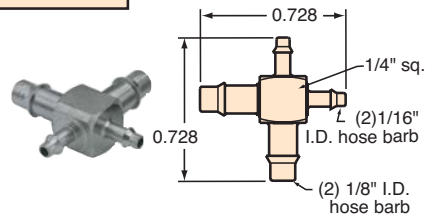

"X" FITTINGS

X22-202

X32-202

X33-202

X33-303

X42-202

X42-402

X44-303

X43-303

X44-202

X44-402

X44-404

XT2-404

#10-32 to Hose "X" Fittings

Gasket: Buna-N gasket included (not installed)

XT2-202