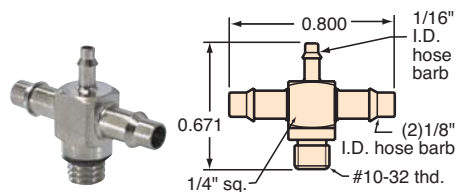

"X" FITTINGS

#10-32 to Hose "X" Fittings

Gasket: Buna-N gasket included (not installed)

XT2-404