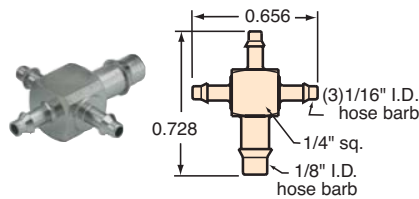

"X" FITTINGS

X22-202

X32-202

X33-202

X33-303

X42-202

X42-402

X44-303

X43-303

X44-202

X44-402

X44-404

XT2-404

#10-32 to Hose "X" Fittings

Gasket: Buna-N gasket included (not installed)

XT2-202