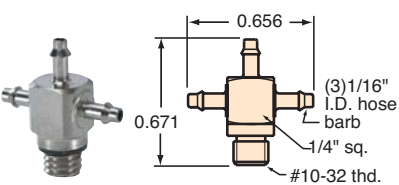

X43-303

X44-202

X44-402

X44-404

XT2-404

#10-32 to Hose "X" Fittings

Gasket: Buna-N gasket included (not installed)

XT2-202