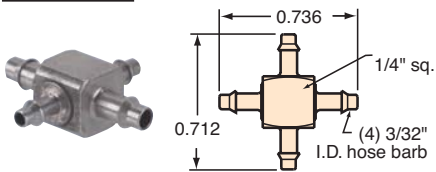

"X" FITTINGS

X22-202

X32-202

X33-202

X33-303

X42-202

X42-402

X44-303

X43-303

X44-202

X44-402

X44-404

XT2-404

#10-32 to Hose "X" Fittings

Gasket: Buna-N gasket included (not installed)

XT2-202