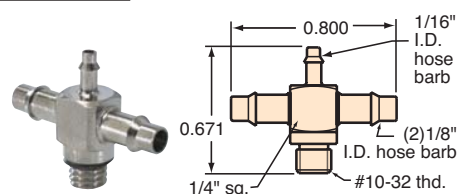

X43-303

X44-202

X44-402

X44-404

XT2-404

#10-32 to Hose "X" Fittings

Gasket: Buna-N gasket included (not installed)

XT2-202