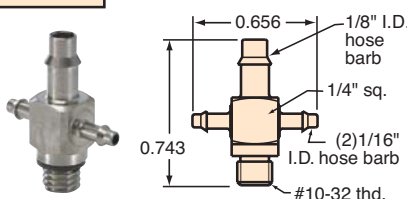

"X" FITTINGS

#10-32 to Hose "X" Fittings

Gasket: Buna-N gasket included (not installed)

XT4-202