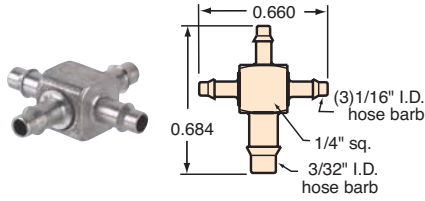

"X" FITTINGS

X22-202

X32-202

X33-202

X33-303

X42-202

X42-402

X44-303

X43-303

X44-202

X44-402

X44-404

XT2-404

#10-32 to Hose "X" Fittings

Gasket: Buna-N gasket included (not installed)

XT2-202