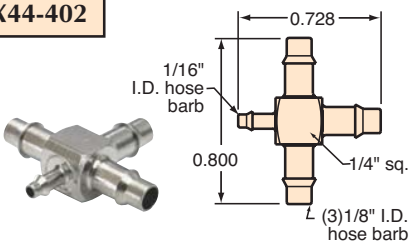

"X" FITTINGS

X22-202

X32-202

X33-202

X33-303

X42-202

X42-402

X44-303

X43-303

X44-202

X44-402

X44-404

XT2-404

#10-32 to Hose "X" Fittings

Gasket: Buna-N gasket included (not installed)

XT2-202