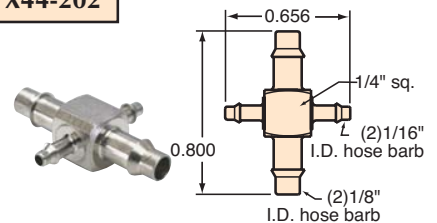

"X" FITTINGS

X22-202

X32-202

X33-202

X33-303

X42-202

X42-402

X44-303

X43-303

X44-202

X44-402

X44-404

XT2-404

#10-32 to Hose "X" Fittings

Gasket: Buna-N gasket included (not installed)

XT2-202