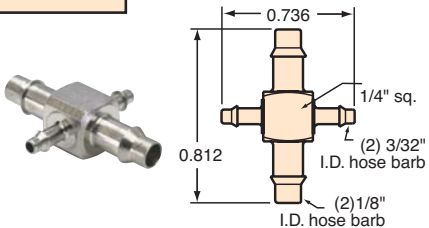

"X" FITTINGS

X22-202

X32-202

X33-202

X33-303

X42-202

X42-402

X44-303

X43-303

X44-202

X44-402

X44-404

XT2-404

#10-32 to Hose "X" Fittings

Gasket: Buna-N gasket included (not installed)

XT2-202