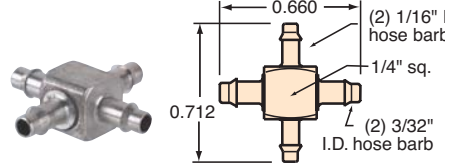

"X" FITTINGS

X22-202

X32-202

X33-202

X33-303

X42-202

X42-402

X44-303

X43-303

X44-202

X44-402

X44-404

XT2-404

#10-32 to Hose "X" Fittings

Gasket: Buna-N gasket included (not installed)

XT2-202