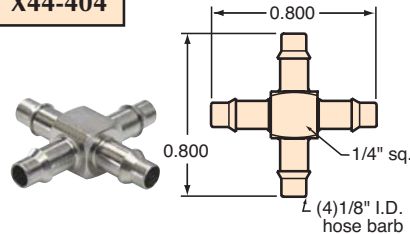

"X" FITTINGS

X22-202

X32-202

X33-202

X33-303

X42-202

X42-402

X44-303

X43-303

X44-202

X44-402

X44-404

XT2-404

#10-32 to Hose "X" Fittings

Gasket: Buna-N gasket included (not installed)

XT2-202