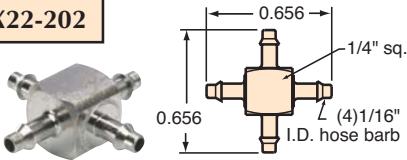

"X" FITTINGS

X22-202

X32-202

X33-202

X33-303

X42-202

X42-402

X44-303

X43-303

X44-202

X44-402

X44-404

XT2-404

#10-32 to Hose "X" Fittings

Gasket: Buna-N gasket included (not installed)

XT2-202