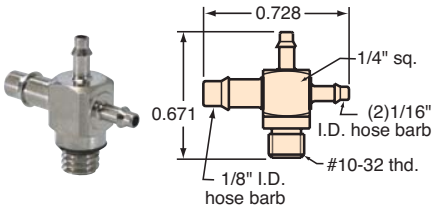

"X" FITTINGS

#10-32 to Hose "X" Fittings

Gasket: Buna-N gasket included (not installed)

XT2-402